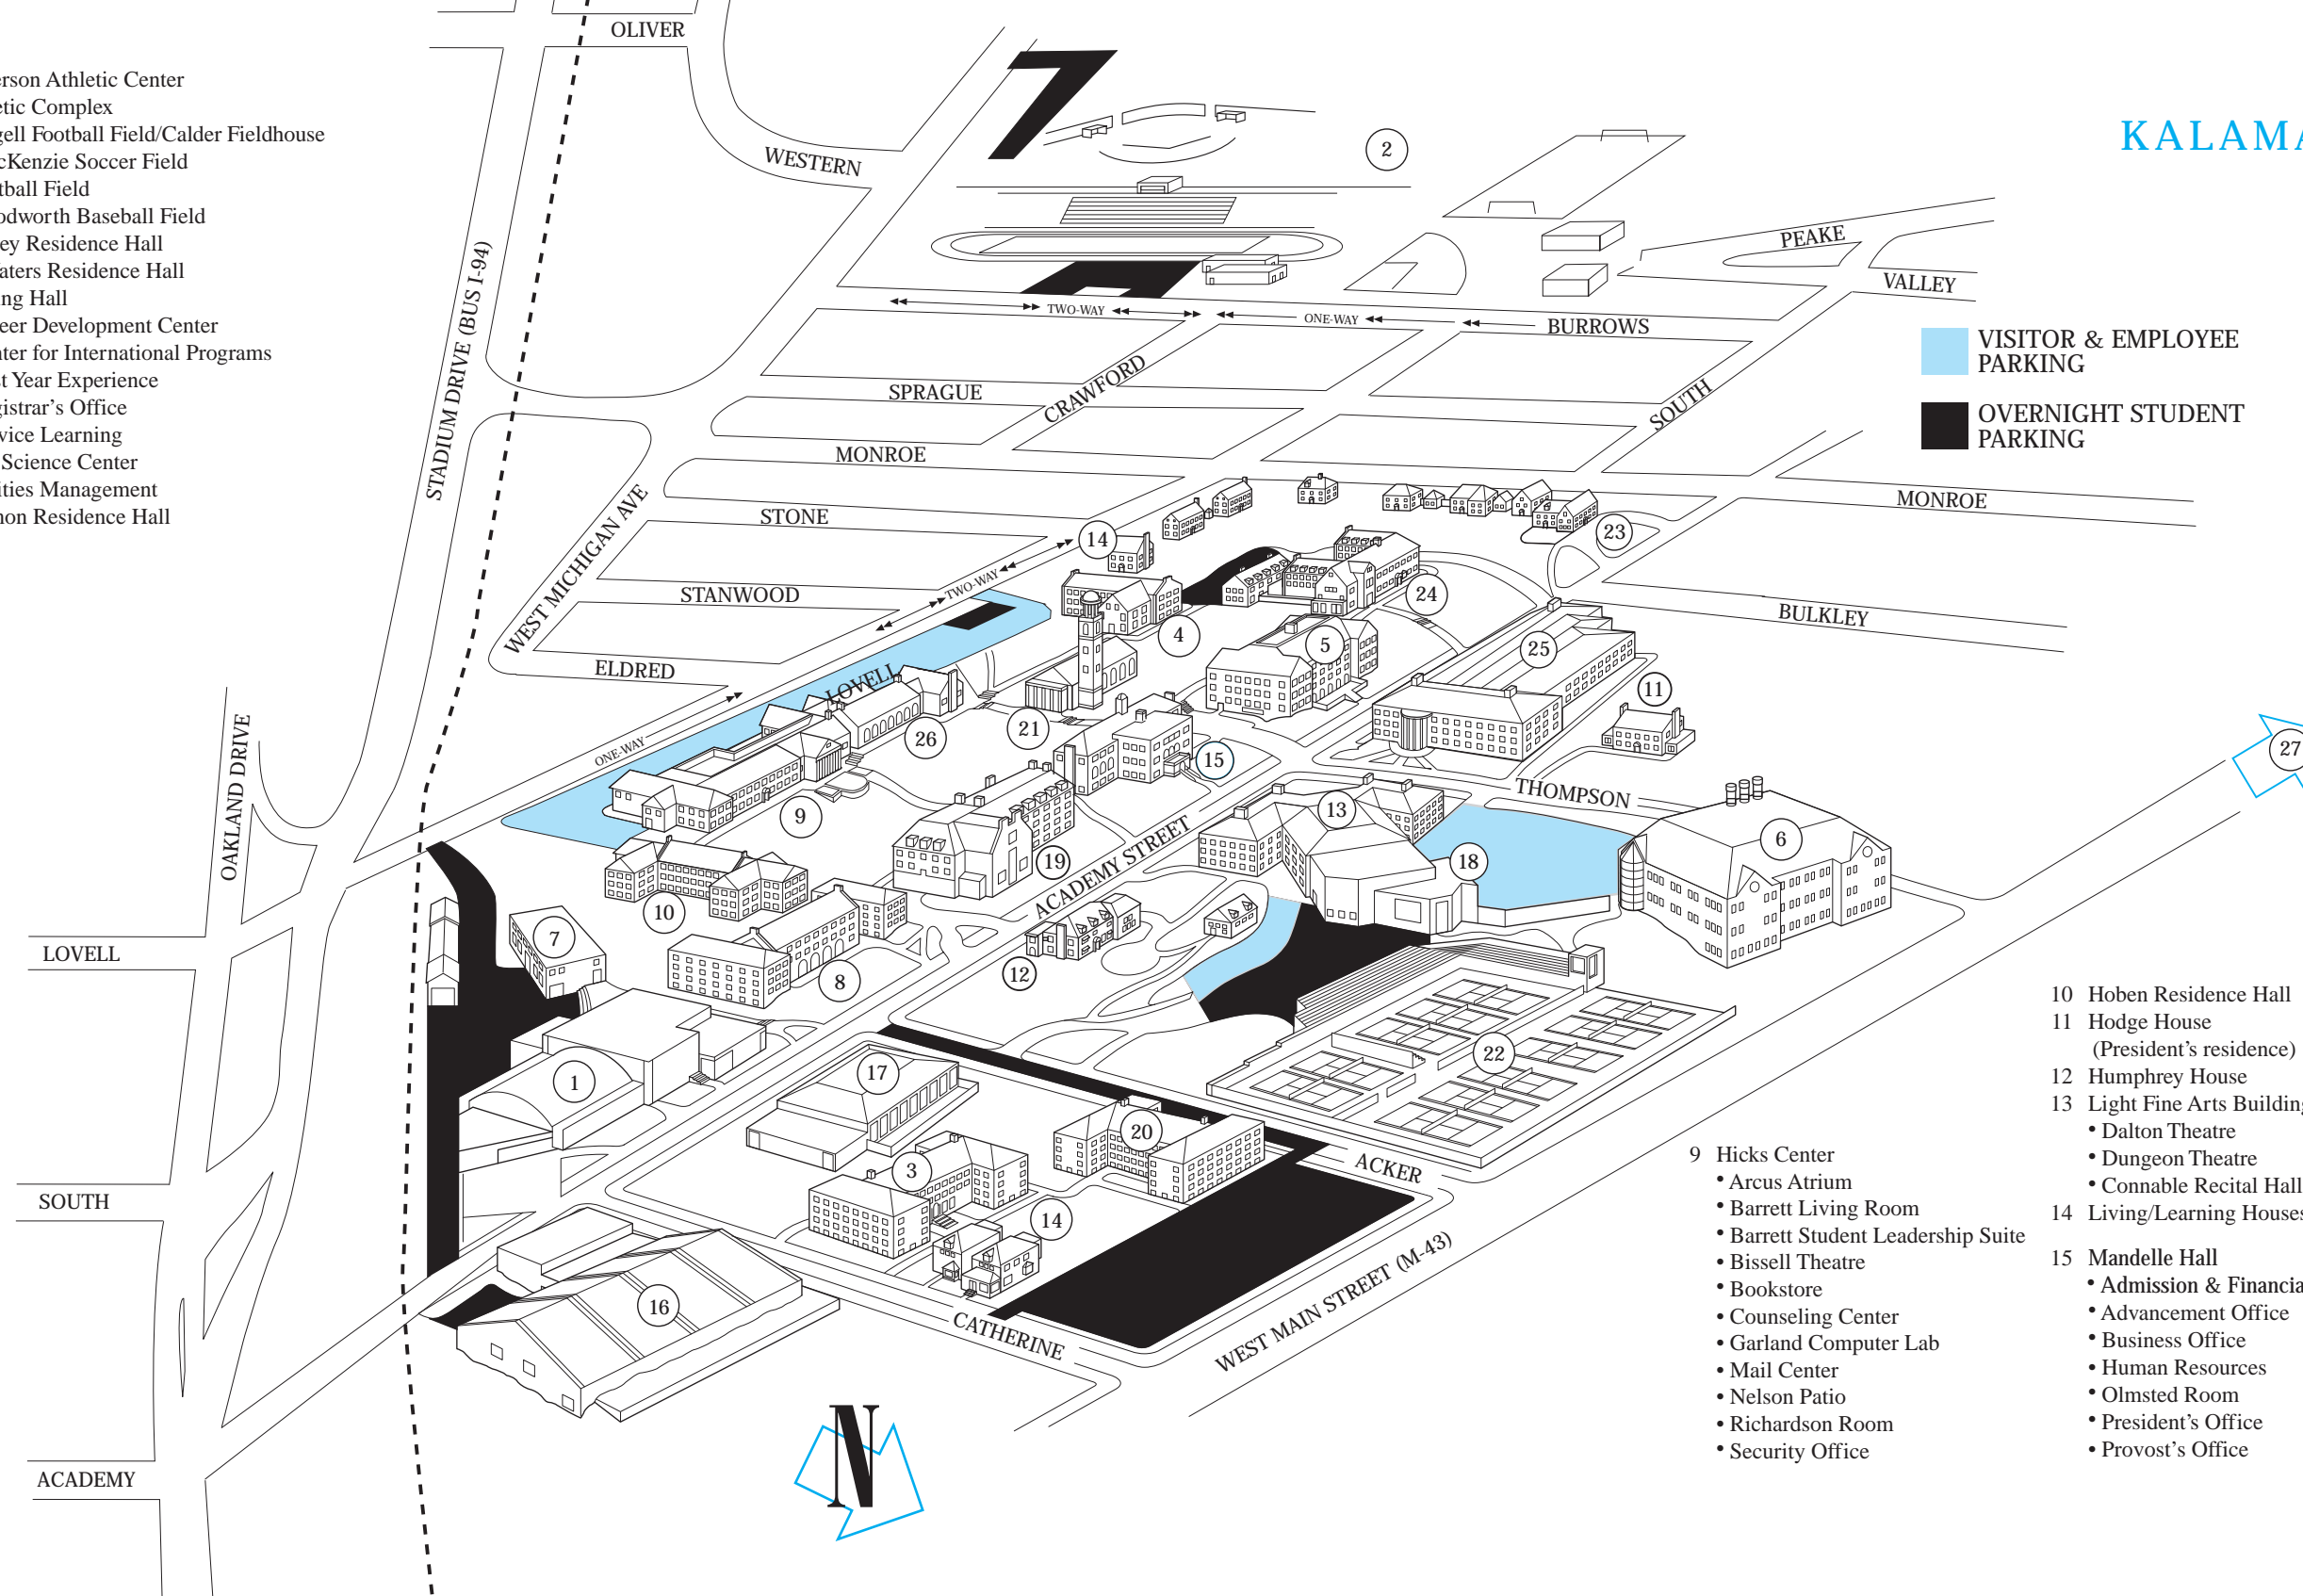

KALAMAZOO COLLEGE CAMPUS MAP

1200 Academy Street
Kalamazoo, Michigan 49006

- 1 Anderson Athletic Center
- 2 Athletic Complex
 - Angell Football Field/Calder Fieldhouse
 - MacKenzie Soccer Field
 - Softball Field
 - Woodworth Baseball Field
- 3 Crissey Residence Hall
- 4 DeWaters Residence Hall
 - Career Development Center
 - Center for International Programs
 - First Year Experience
 - Registrar's Office
 - Service Learning
- 6 Dow Science Center
- 7 Facilities Management
- 8 Harmon Residence Hall

- VISITOR & EMPLOYEE PARKING
- OVERNIGHT STUDENT PARKING

- 9 Hicks Center
 - Arcus Atrium
 - Barrett Living Room
 - Barrett Student Leadership Suite
 - Bissell Theatre
 - Bookstore
 - Counseling Center
 - Garland Computer Lab
 - Mail Center
 - Nelson Patio
 - Richardson Room
 - Security Office
- 10 Hoben Residence Hall
- 11 Hodge House (President's residence)
- 12 Humphrey House
- 13 Light Fine Arts Building
 - Dalton Theatre
 - Dungeon Theatre
 - Connable Recital Hall
- 14 Living/Learning Houses
- 15 Mandelle Hall
 - Admission & Financial Aid
 - Advancement Office
 - Business Office
 - Human Resources
 - Olmsted Room
 - President's Office
 - Provost's Office
- 16 Markin Racquet Center
- 17 Natatorium
- 18 Nelda K. Balch Playhouse
- 19 Olds-Upton Science Hall
- 20 Severn Residence Hall
- 21 Stetson Chapel
- 22 Stowe Tennis Stadium
- 23 Stryker Center
- 24 Trowbridge Residence Hall
- 25 Upjohn Library Commons
 - Audio/Visual/Production Studios
 - Bigby Coffee
 - Information Services
- 26 Welles Hall
 - Stone Room
 - Student Dining Hall
- 27 Lillian Anderson Arboretum is approximately two miles west of the intersection of M-43 and Highway 131. The hidden driveway is on the south (left) side of the road.